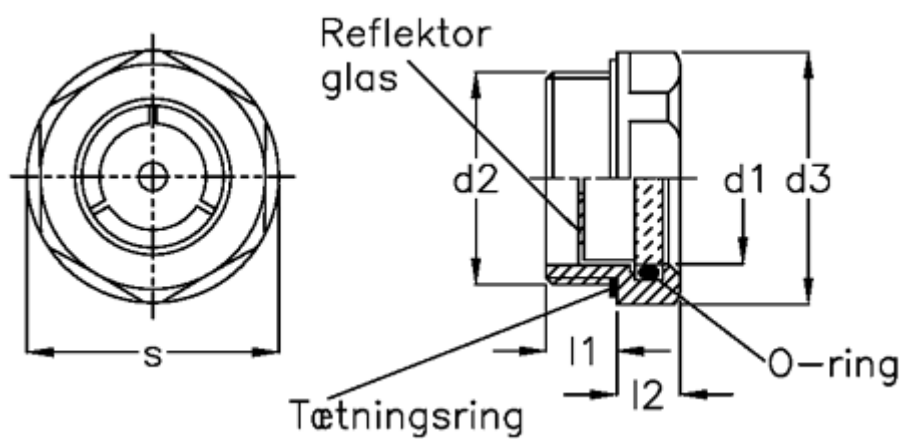

Data Sheet

Article number: 20903525A

Description: E+G Oil level sight glass (high temp.)
GN 743.1-11-G3 / 8-A

Measures

d1	= 11
d2	= G3/8
d3	= 22
l1	= 8.0
l2	= 7.5
Max pressure	= 25 Bar
s	= 20